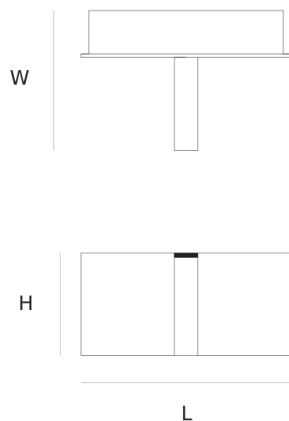

Product data sheet

Date: June 17th 2021

ABOUT MATCH WALL-LAMP

by Jos Muller

The size of a small matchbox is enough to produce light. The Match has a coloured or transparent detail. Due to the hole in the middle the colour of the light is not affected. Please specify the desired colour(s) with your order. (red, orange, yellow, green, light blue, transparent)

DIMENSIONS

L 13.5 cm 5.3 inch
H 6.3 cm 2.5 inch
W 9 cm 3.5 inch

LIGHTSOURCE

3,1W led, citizen, 2700K,
275LM

FINISH

Aluminium
polished

TYPE.NR

CANOPY

CABLELENGTH
Up to 0 cm 0 inch

INCLUDED

Yes

 1.5  2  34x34x17cm

TYPE	Wall-lamp
STANDARD	Black canopy with chrome cover plate. Trailing and leading edge dimmable.
OPTIONAL	
TRANSFORMER/DRIVER	Order separately
DIMMING	depending the type of driver
CLASSIFICATION	UL no IP20 yes